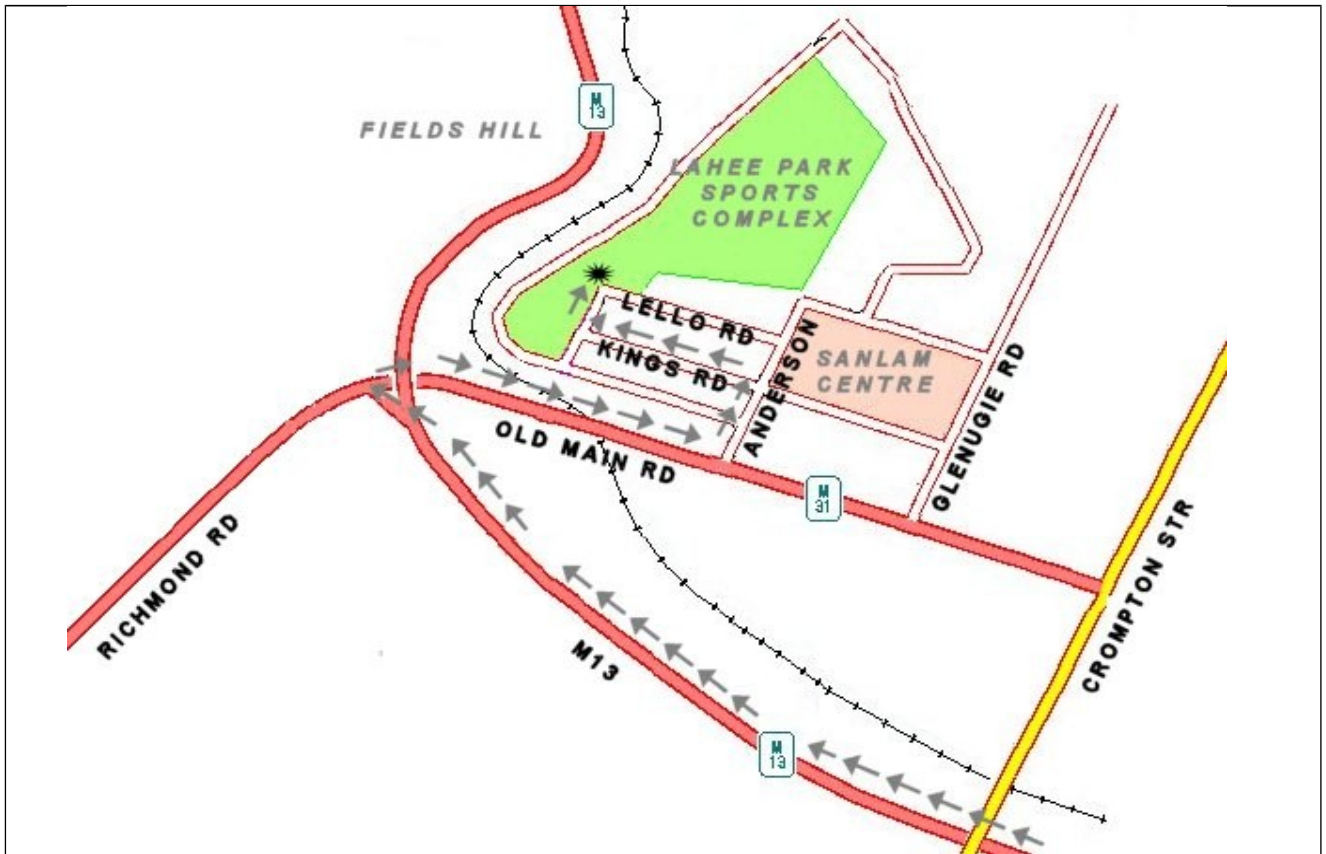

MAP TO KZN WAG & MAG Academy

PINETOWN GYM CLUB

LELLO ROAD, LAHEE PARK, PINETOWN

DIRECTIONS TO ARTISTIC VENUE – PINETOWN GYM

<p>FROM SOUTH OF DURBAN</p> <ul style="list-style-type: none"> • Take the N2 Freeway North to Spaghetti Junction (ie N2 / N3 Junction) • Take the N3 Freeway West towards Pietermaritzburg • Take the M13 PINETOWN Turn Off, which crosses over the Freeway • Take the OLD MAIN RD / RICHMOND RD turn off at the bottom of Fields Hill • Turn Right under the bridge • Turn Left into Anderson Rd at the robots • Turn Left into Kings Rd at the robots • Continue to the T Junction • Turn Right into Lello Rd • The Artistic venue is the square building just through the park entrance gates 	<p>FROM DURBAN CENTRAL</p> <ul style="list-style-type: none"> • Take the N3 Freeway West out of Durban • Take the M13 PINETOWN Turn Off, which crosses over the Freeway • Take the OLD MAIN RD / RICHMOND RD turn off at the bottom of Fields Hill • Turn Right under the bridge • Turn Left into Anderson Rd at the robots • Turn Left into Kings Rd at the robots • Continue to the T Junction • Turn Right into Lello Rd • The Artistic venue is the square building just through the park entrance gates
<p>FROM NORTH OF DURBAN</p> <ul style="list-style-type: none"> • Take the N2 Freeway South to Spaghetti Junction (ie N2 / N3 Junction) • Continue as for "FROM SOUTH OF DURBAN" <p>FROM WEST OF DURBAN</p> <ul style="list-style-type: none"> • Take the N3 Freeway East through the Marrianhill Toll Gate • Take the next off ramp to Richmond Road – keep left – through light industrial area • This will bring you to the bridge under the M13 – proceed straight on into Old Main road • Turn left into Anderson Road – proceed as above 	
<p>Club contact details :- phone 031 702 9756 , FAX 086 510 5799 E mail :- admin@ptngym.co.za Web :- www.ptngym.co.za GPS co. ords. S 29 48.497 E 030 51.125</p>	