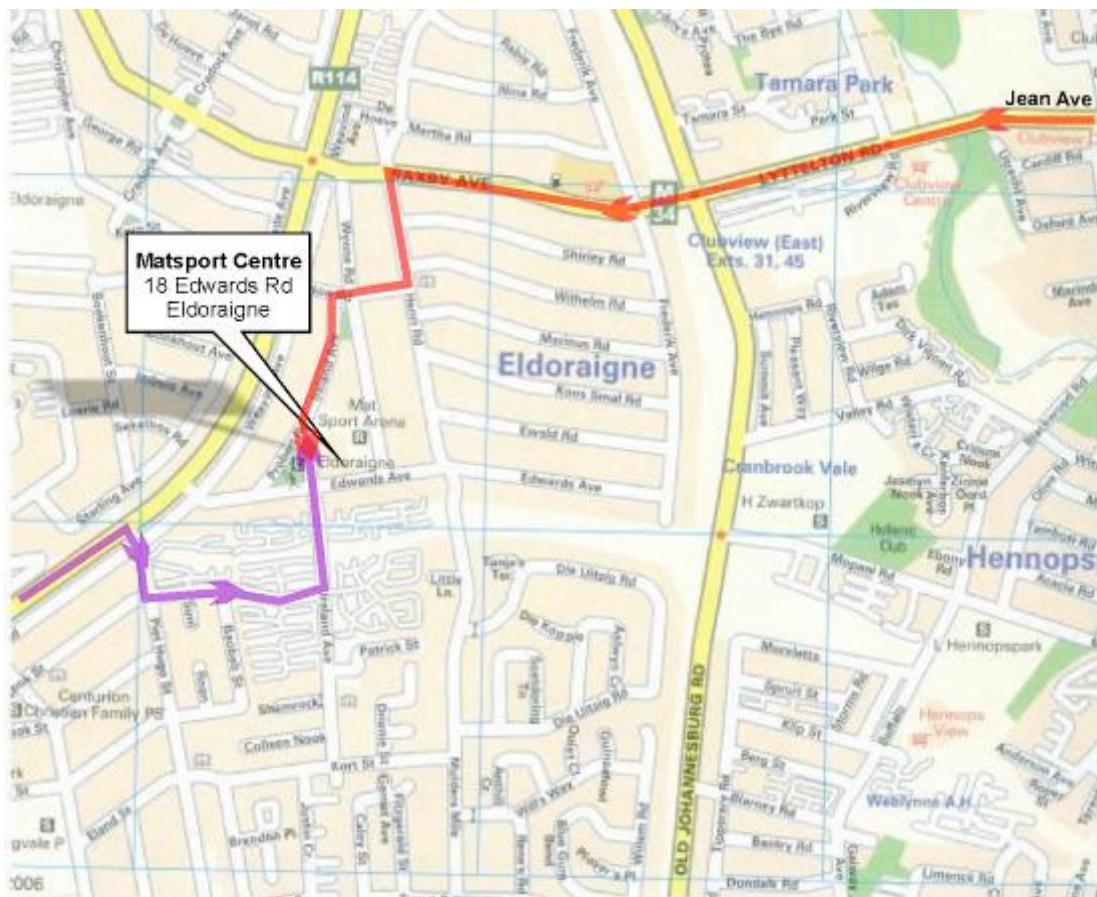

MAP TO MATSPORT CENTRE

Address: 18 Edwards Avenue (Cnr Edwards and Ireland)
Eldoraigne, 0157

DIRECTIONS TO MATSPORT CENTRE

FROM JOHANNESBURG (Ben Schoeman Highway)

- Take N1 Highway towards Pretoria
- N1 becomes N14 towards Pretoria City (Ben Schoeman Highway)
- On N14 to Pretoria, take Jean Avenue offramp and TURN LEFT
- Jean Avenue becomes M34 Lyttleton Rd
- Drive until you pass Old Johannesburg Rd
- TURN LEFT on Henri Rd
- Then TURN RIGHT, on Winston Rd (at Stop Street)
- TURN LEFT on Ireland Rd (10 o'clock at 5 way stop)
- Keep LEFT as Ireland Rd goes Left
- MATSPORT CENTRE will be on your left, opposite the Library.

Address: 18 Edwards Avenue (Cnr Edwards and Ireland), Eldoraigue, 0157

FROM KRUGERSDORP

- Take N14 from Krugersdorp towards Pretoria / Polokwane
- Take R55 Voortrekker Rd offramp and TURN LEFT
- At traffic light TURN RIGHT ONTO Ruimte Rd
- TURN RIGHT on Piet Hugo Str.
- Then TURN LEFT on Springbok Str.
- Then TURN LEFT at T-junction on Ireland Avenue
- MATSPORT CENTRE will be on your Right after the next intersection (Cnr Ireland and Edwards)

Address: 18 Edwards Avenue (Cnr Edwards and Ireland), Eldoraigue, 0157

FROM O.R. TAMBO AIRPORT

- Take R21 From Airport towards Pretoria
- After Irene, take N1 Offramp and TURN LEFT towards JHB / Krugersdorp / Centurion
- Then take N14 towards Pretoria (Ben Schoeman Highway)
- On N14 to Pretoria, take Jean Avenue offramp and TURN LEFT
- Jean Avenue becomes M34 Lyttleton Rd
- Drive until you pass Old Johannesburg Rd
- TURN LEFT on Henri Rd
- Then TURN RIGHT, on Winston Rd (at Stop Street)
- TURN LEFT on Ireland Rd (10 o'clock at 5 way stop)
- Keep LEFT as Ireland Rd goes Left
- MATSPORT CENTRE will be on your left, opposite the Library.

Address: 18 Edwards Avenue (Cnr Edwards and Ireland), Eldoraigue, 0157