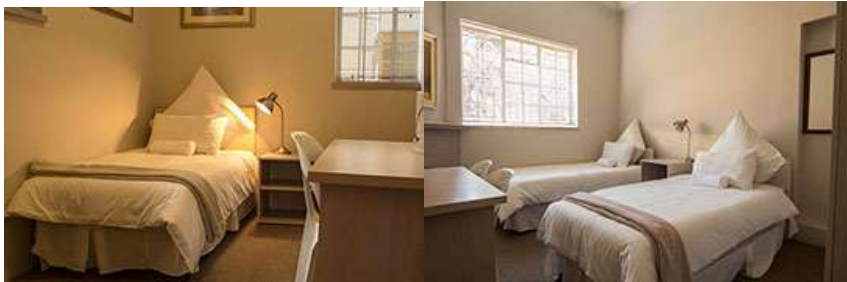

ACCOMMODATION @ STAY CITY 3.6KM FROM WITS UNIVERSITY

SPECIAL SPORT RATES

USSA 2015 PACKAGE RATE:

R460 (sharing communal) and R530 (Single communal)

INCLUSIVE OF:

- Accommodation (sharing room with communal showers for players at R460 a player and Single room with communal showers for officials at R530 a person)
- Breakfast
- Sport pack lunch
- Budget dinner **Bed & Breakfast, lunch pack and dinner included!** Some communal rooms are newly-renovated, with lovely decor and sparkling, new shower blocks in Impala building.